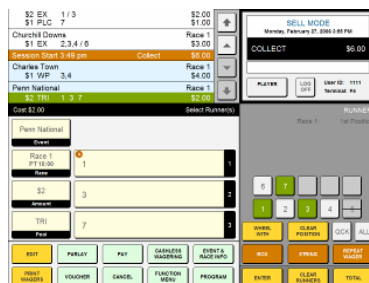

## FLIP-ABILITY!

The F Series terminal is one of United Tote's most popular systems due to its "flip-ability" and compact size.

Depending on staffing and patron level, facility managers can choose to flip the terminals between teller and self-service modes of operation, or use them for full-time, self-service operation - a decision that can lead to increased handle.

The F Series runs on the Microsoft® Windows® operating system and utilizes United Tote's innovative EnterBet™ wagering interface. All modules of the terminal (CPU, printer, reader, customer display, keyboard, etc.) are located within the compact terminal and readily accessible. Also, peripherals are hot-swappable and self-initializing, so repairs are fast and easy.

Designed by United Tote engineers, the F Series terminal supports the unique operational needs and service demands of racetracks and off-track betting facilities, while incorporating point-of-sale industry practices in ergonomics and customer service.