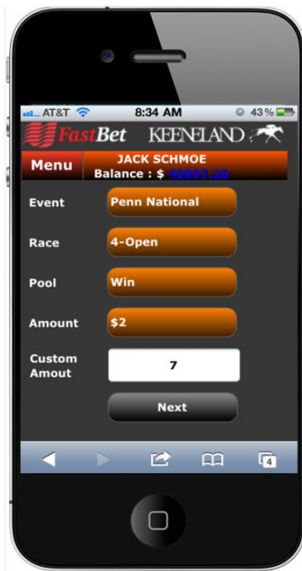

# Wagering On-track Made Easier!

*Introducing the Most Flexible  
Wagering Application for Smart Phones.*

## *FastBet Mobile™*

*Place your wager.  
Avoid the long lines.*

*FastBet Mobile™ allows you to place wagers  
easier and faster from anywhere in the track.  
Using your smartphone, connect to the local Wi-Fi  
and access the track's mobile wagering site,  
access the FastBet website and start wagering!*