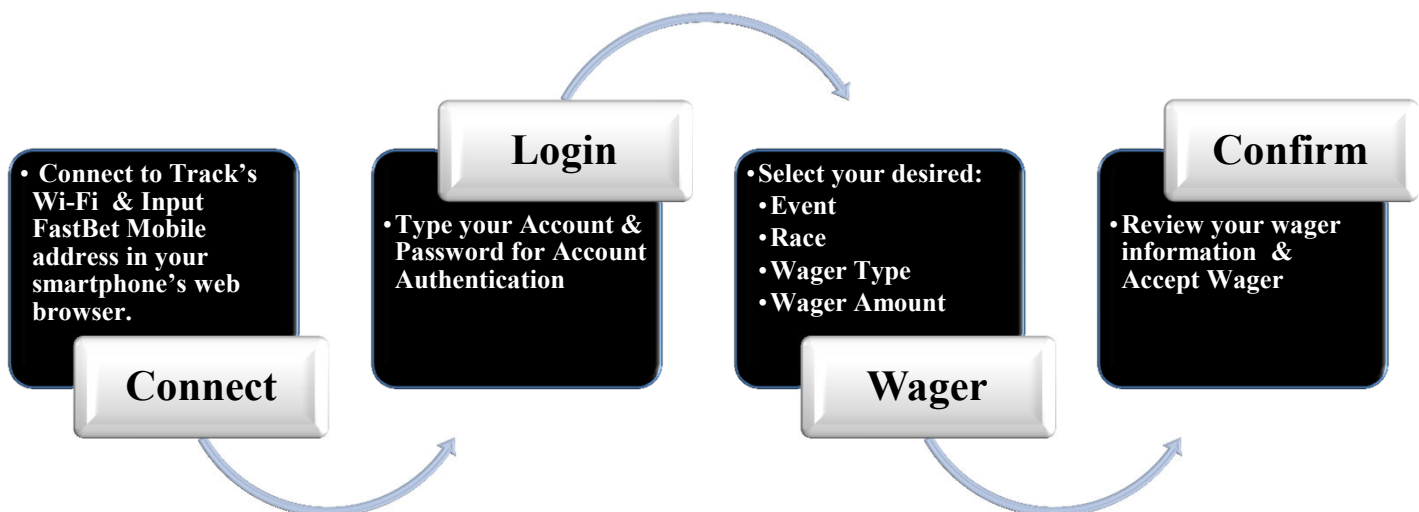

How it works:

For more information on FB Mobile, call our sales team:
For Vic 502-432-4954
For Vanessa 858-692-8419